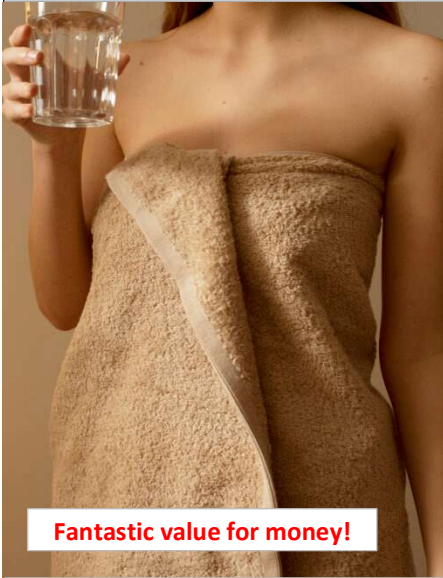

OAKLEY TEXTILES

HOSPITALITY & HOME LINEN

252 Argyle Street, Hobart Tas 7000
P 03 6234 7911 E admin@oakleytextiles.com.au
www.oakleytextiles.com.au

Newsletter

September 2025

New Products and Essentials

Fantastic value for money!